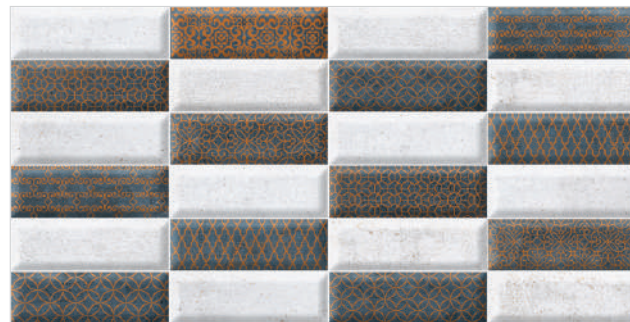

Arabian Midnight Zig Decor