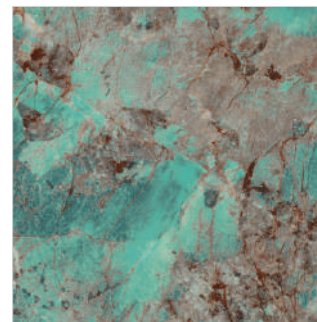

Garnet Azul F

GARNET

GLOSSY

300x600mm - WALL TILES

EXOTIC SERIES

Garnet Ice

Garnet Aqua Decor

Garnet Aqua