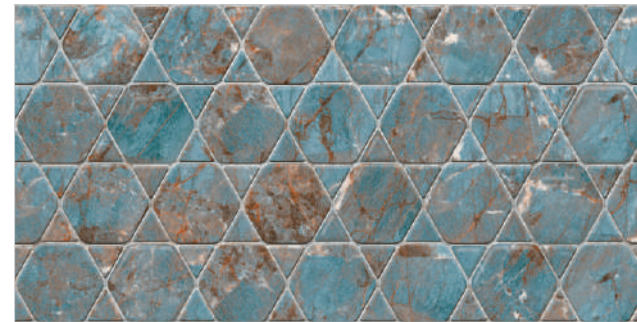

Davos Caramel F

GARNET

GLOSSY

300x600mm - WALL TILES

EXOTIC SERIES

Garnet Ice

Garnet Azul Decor

Garnet Azul