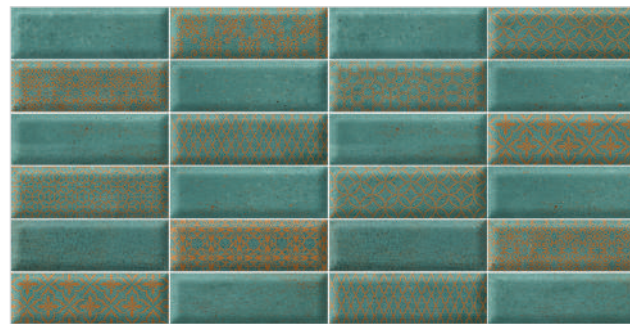

300x600mm - WALL TILES

EXOTIC SERIES

Arabian Bianco

Arabian Aqua Decor

Arabian Aqua

Arabian Aqua Zig Decor

Arabian Aqua F

ARABIAN