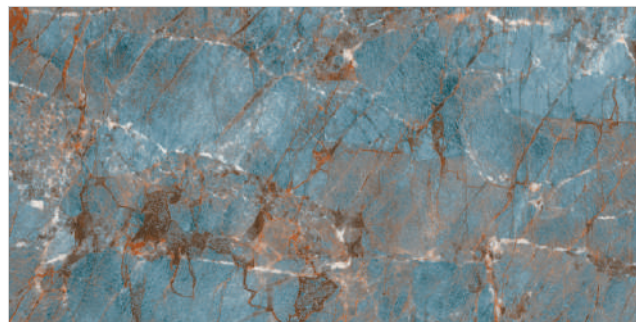

Davos Caramel F

GARNET

GLOSSY

300x600mm - WALL TILES

EXOTIC SERIES

Garnet Ice

Garnet Azul Decor

Garnet Azul