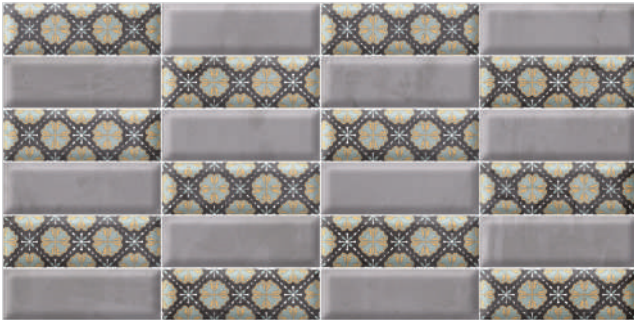

Caspian Grey Decor