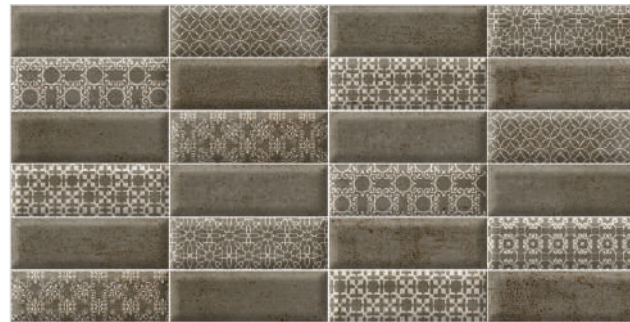

Garnet Rosso F

ARABIAN

GLOSSY

300x600mm - WALL TILES

EXOTIC SERIES

colortile
ceramics & innovation

Arabian Bianco

Arabian Carbon Decor