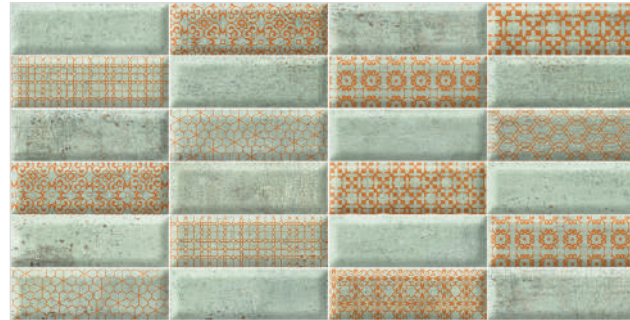

Arabian Pista Decor

(Elegant Plus)