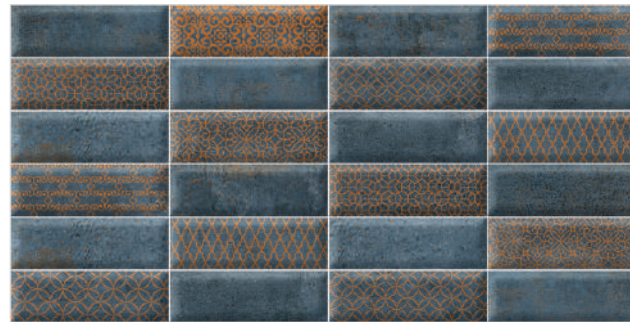

Arabian Midnight Decor