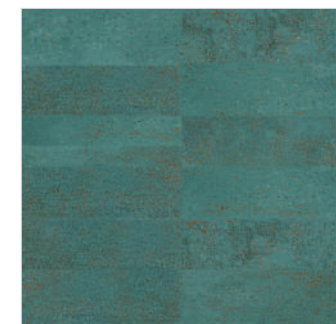

300x600mm - WALL TILES

EXOTIC SERIES

Arabian Bianco

Arabian Aqua Decor

Arabian Aqua

Arabian Aqua Zig Decor

Arabian Aqua F

ARABIAN