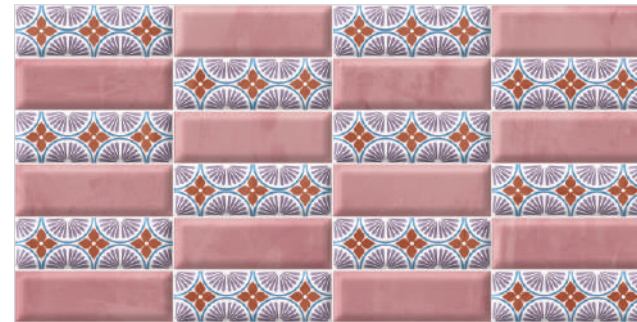

Caspian Roso Decor