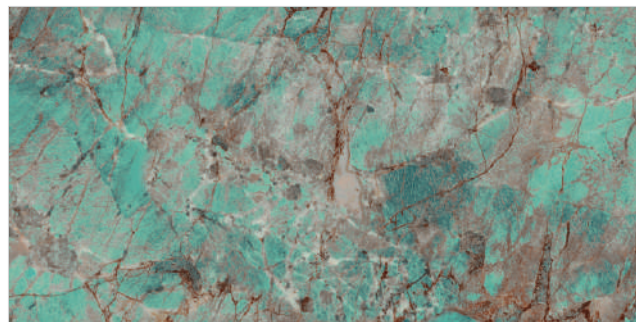

Garnet Azul F

GARNET

GLOSSY

300x600mm - WALL TILES

EXOTIC SERIES

Garnet Ice

Garnet Aqua Decor

Garnet Aqua