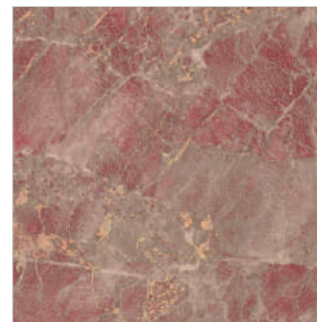

Garnet Aqua F

GARNET

GLOSSY

300x600mm - WALL TILES

EXOTIC SERIES

Garnet Beige

Garnet Rosso Decor

Garnet Rosso