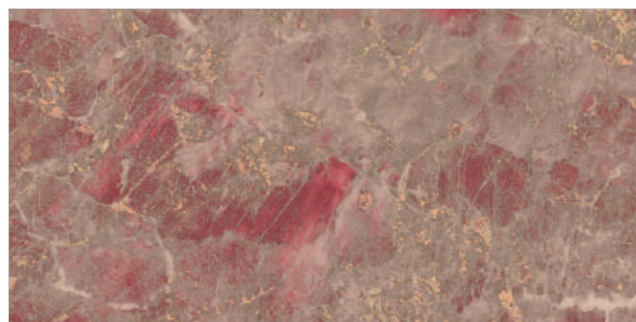

Garnet Aqua F

GARNET

GLOSSY

300x600mm - WALL TILES

EXOTIC SERIES

Garnet Beige

Garnet Rosso Decor

Garnet Rosso