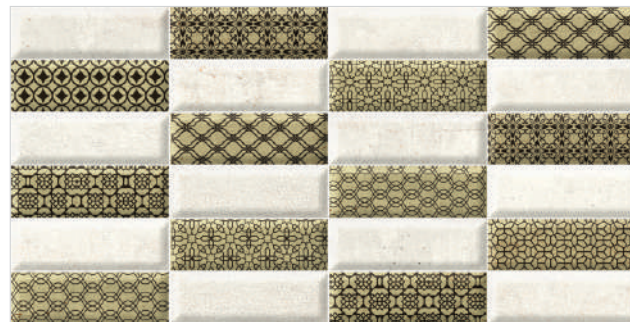

GLOSSY

300x600mm - WALL TILES

EXOTIC SERIES

Arabian Crema

Arabian Ochre Decor

Arabian Ochre

Arabian Ochre Zig Decor

Hillier Ash F